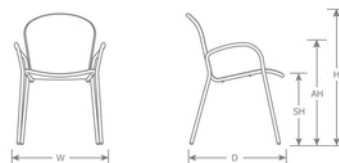

DETAILS

H	W	D	SH	AH	Lbs
32.5"	23"	24.5"	18"	26"	12.5

Outdoor/Indoor Stacking Armchair

E-coated powder coat finish

Frame: Tubular Steel

Seat/Back: Extended Steel Mesh

Stackability: 8

SHIPPING

Master Pack Quantity: 4

Master Pack Dimensions: 40"x28"x24"

Master Pack Weight: 57 Lbs.

Master Cartons/Pallet: 6

Freight Class: 250

FOB: PA 17042

Quick Ship Finishes:

- 
16 A/Marine Blue
- 
23 A/White
- 
26 A/Maple Red