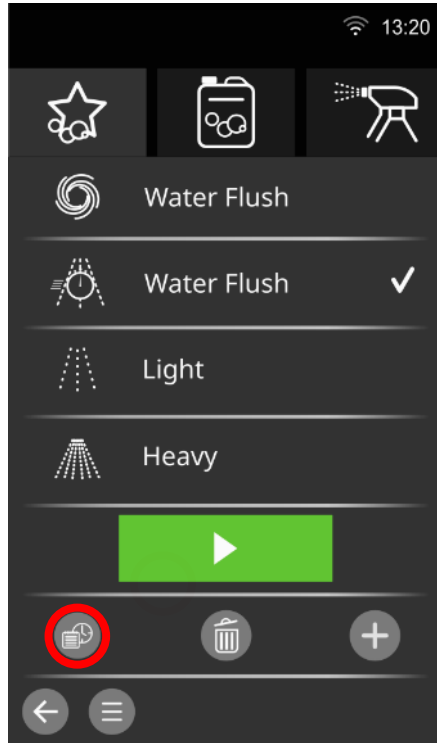

- ▶ design concept – perfect for front of house
- ▶ Improved surface feel
- ▶ HygieniCare – silver ion embedded surfaces

NEW GUI - SOFTWARE DESIGN/USABILITY

- ▶ Scroll function & smooth - like a smart phone
- ▶ Improved intuitive user guidance
- ▶ Better contrast for easy reading in every environment
- ▶ Press&Go – automatic cooking – on home screen
- ▶ Clear tray view and intuitive guided workflow available, including visualisation chart for remaining time

NEW GUI - SOFTWARE DESIGN/USABILITY

- ▶ Clear tray view and intuitive guided workflow available, including visualisation chart for remaining time

NEW SOFTWARE FEATURES/CHANGES AT A GLANCE

- ▶ Cleaning scheduler
- ▶ Cleaning favorites are individually programmable
- ▶ Hot smoke for all 3 cooking modes available
- ▶ Cookbook merger possible

NEW FEATURE: CLEANING PROFILE

- ▶ Create now your own cleaning profiles, save it under your own name with any pic and have quick and easy access via cleaning favorites

NEW GUI – NEW FEATURE: CLEANING SCHEDULER