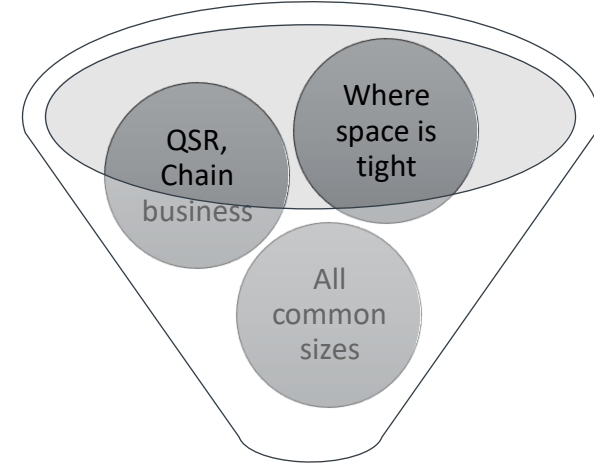

Q3 2021

What does the future will look like in 2021

C4 table top

Convotherm maxx pro

NOT AVAILABLE IN NORTH AMERICA

Convotherm maxx

mini

Convotherm maxx pro - news & highlights

Applies to:
easyTouch table top units

NEW! Wire Shelves
now included in
cavity for table top
units 6.20 and
10.20!*

New WBT common controller & GUI (software design)

- ▶ 10" HiRes capacitive glass touch display
- ▶ New software
- ▶ Wifi (beside LAN)
- ▶ KitchenConnect-able