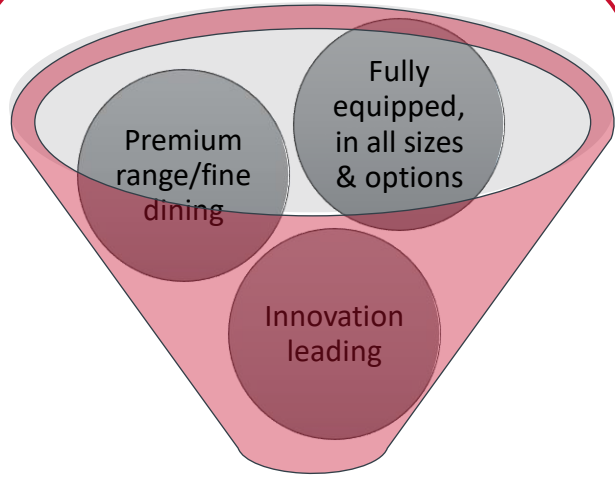

Q3 2021

What does the future will look like in 2021

C4 table top

Convotherm maxx pro

NOT AVAILABLE IN NORTH AMERICA

Convotherm maxx

mini

Convotherm maxx pro - news & highlights

Applies to:
easyTouch table top units

NEW! Wire Shelves
now included in
cavity for table top
units 6.20 and
10.20!*

New WBT common controller & GUI (software design)

- ▶ 10" HiRes capacitive glass touch display
- ▶ New software
- ▶ Wifi (beside LAN)
- ▶ KitchenConnect-able