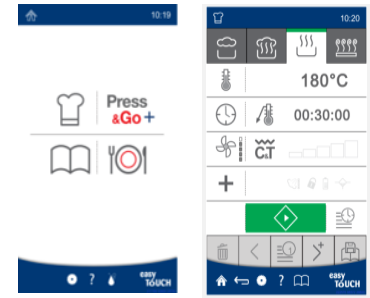

New WBT common controller & GUI (software design)

Important facts:

New software only works on "common controller"

▶ Required for:

- Wifi
- Connect to kitchenConnect
- Hot Smoke (with smoker option)

NEW vs.

Old