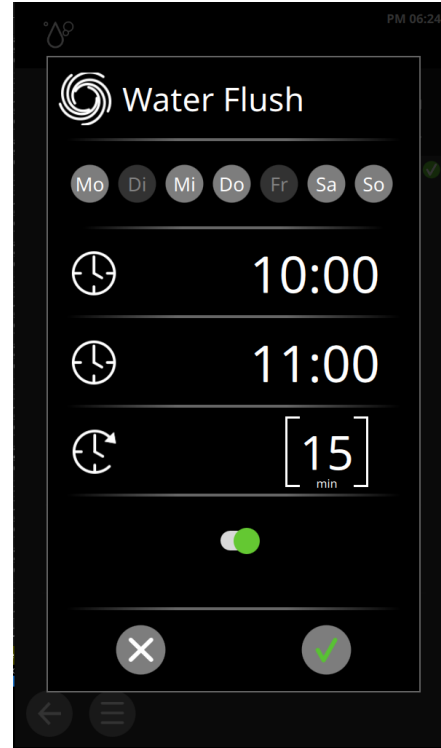

- ▶ design concept – perfect for front of house
- ▶ Improved surface feel
- ▶ HygieniCare – silver ion embedded surfaces

NEW GUI - SOFTWARE DESIGN/USABILITY

- ▶ Scroll function & smooth - like a smart phone
- ▶ Improved intuitive user guidance
- ▶ Better contrast for easy reading in every environment
- ▶ Press&Go – automatic cooking – on home screen
- ▶ Clear tray view and intuitive guided workflow available, including visualisation chart for remaining time

NEW GUI - SOFTWARE DESIGN/USABILITY

- ▶ Clear tray view and intuitive guided workflow available, including visualisation chart for remaining time

NEW SOFTWARE FEATURES/CHANGES AT A GLANCE

- ▶ Cleaning scheduler
- ▶ Cleaning favorites are individually programmable
- ▶ Hot smoke for all 3 cooking modes available
- ▶ Cookbook merger possible

NEW FEATURE: CLEANING PROFILE

- ▶ Create now your own cleaning profiles, save it under your own name with any pic and have quick and easy access via cleaning favorites

NEW GUI – NEW FEATURE: CLEANING SCHEDULER