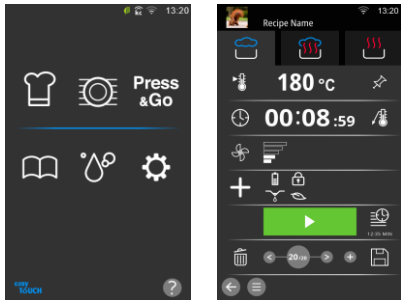

New WBT common controller & GUI (software design)

Important facts:

New software only works on "common controller"

▶ Required for:

- ▶ Wifi
- ▶ Connect to kitchenConnect
- ▶ Hot Smoke (with smoker option)

NEW vs.

- ▶ design concept – perfect for front of house
- ▶ Improved surface feel
- ▶ HygieniCare – silver ion embedded surfaces

NEW GUI - SOFTWARE DESIGN/USABILITY

- ▶ Scroll function & smooth - like a smart phone
- ▶ Improved intuitive user guidance
- ▶ Better contrast for easy reading in every environment
- ▶ Press&Go – automatic cooking – on home screen
- ▶ Clear tray view and intuitive guided workflow available, including visualisation chart for remaining time