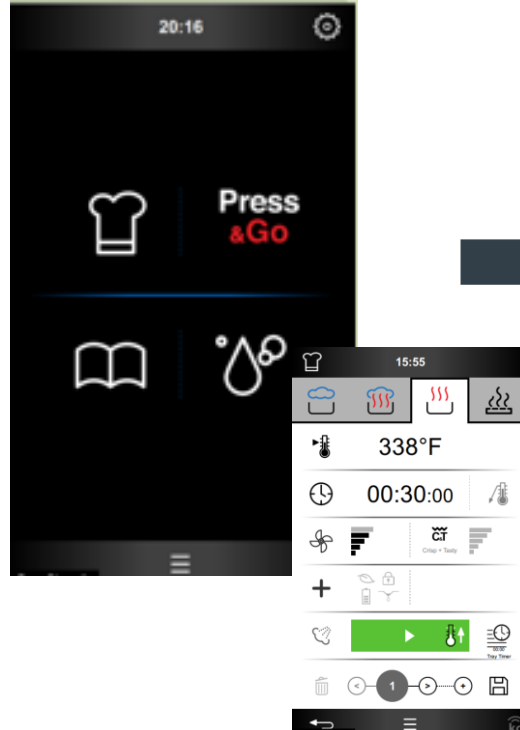

Since May 2021