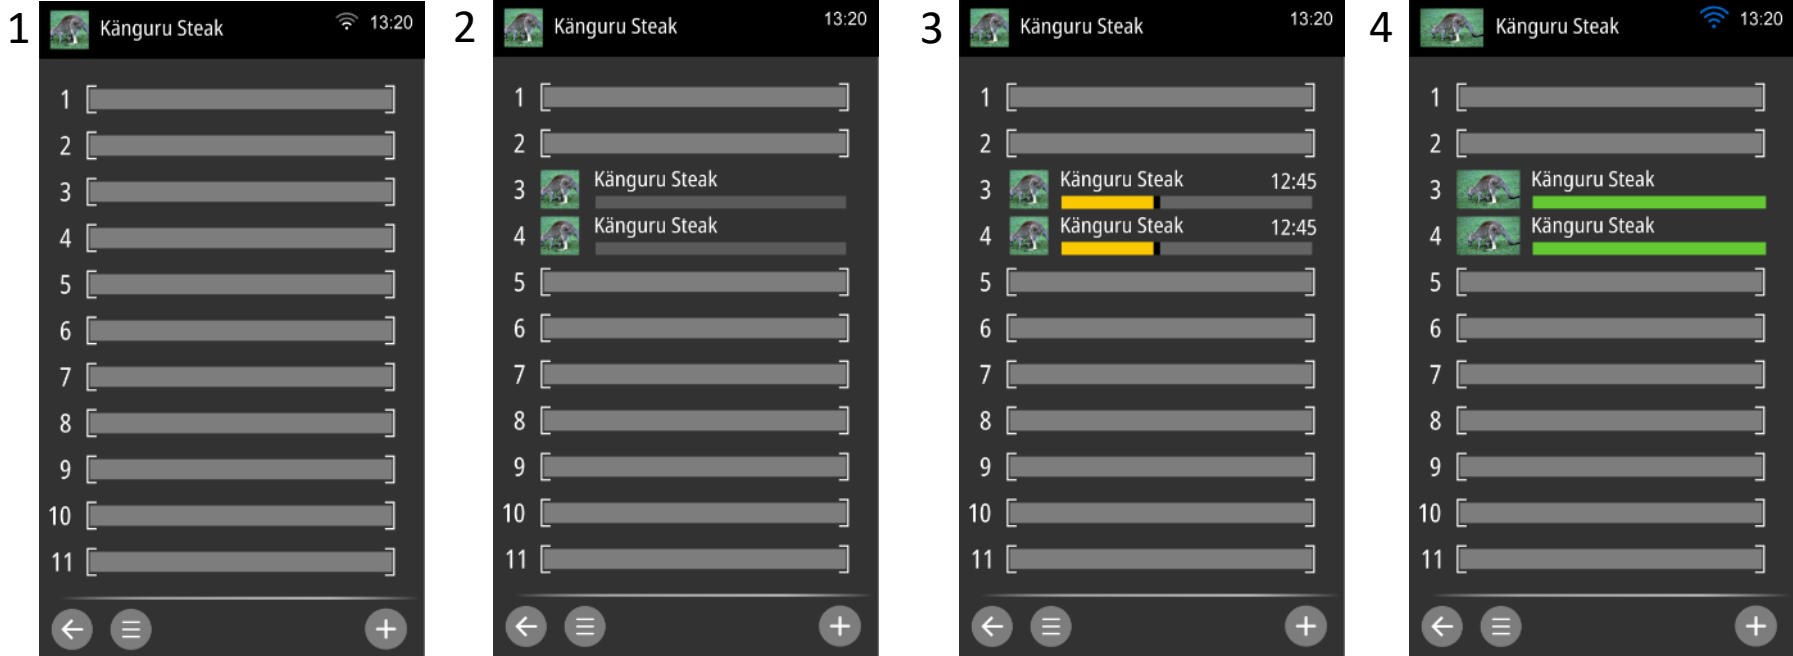

NEW GUI - SOFTWARE DESIGN/USABILITY

- Clear tray view and intuitive guided workflow available, including visualisation chart for remaining time