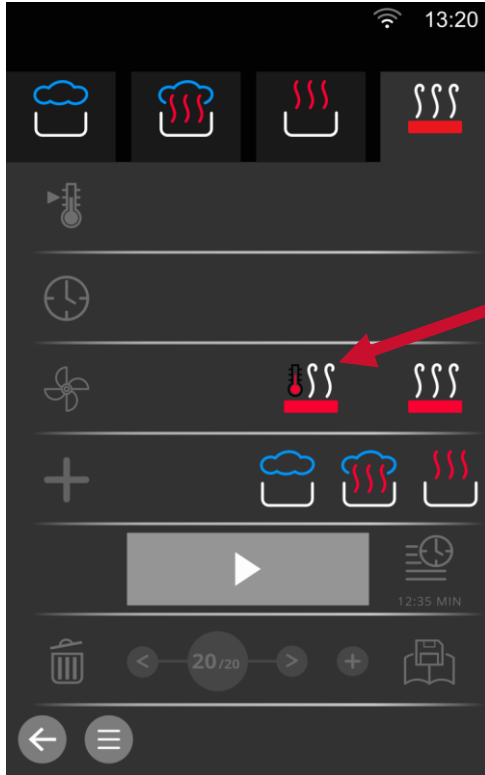

NEW GUI - SOFTWARE DESIGN/USABILITY

- ▶ Clear tray view and intuitive guided workflow available, including visualisation chart for remaining time

NEW SOFTWARE FEATURES/CHANGES AT A GLANCE

- ▶ Cleaning scheduler
- ▶ Cleaning favorites are individually programmable
- ▶ Hot smoke for all 3 cooking modes available
- ▶ Cookbook merger possible

NEW FEATURE: CLEANING PROFILE

- ▶ Create now your own cleaning profiles, save it under your own name with any pic and have quick and easy access via cleaning favorites

NEW GUI – NEW FEATURE: CLEANING SCHEDULER

- ▶ Get yourself and your team always a clean combi-oven:
- ▶ Select the days, starting time for reminding, the time for the forced cleaning and the reminding interval

NEW FEATURE: HOT SMOKE

- ▶ NEW **hot smoke** and cold smoke
- ▶ In all **3 cooking modes**, steam, convection and combination
- ▶ For easyTouch table op units only