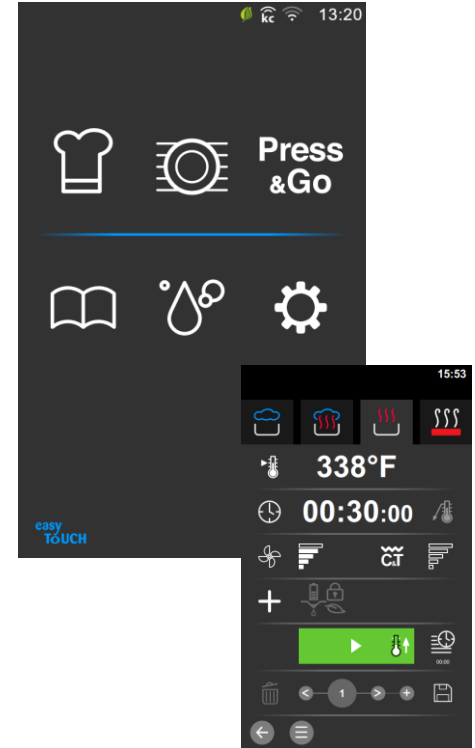

FIRST NEW APPROACH

Old C4 design

Since May 2021

Q3 2021