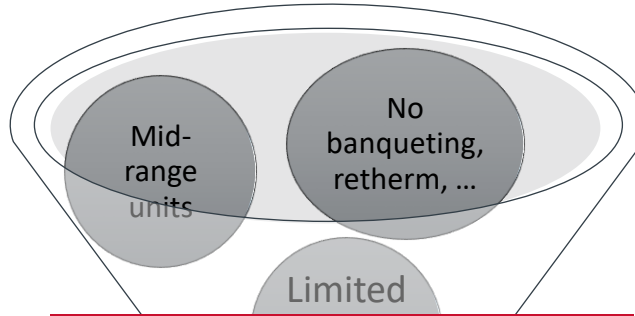

Q3 2021

What does the future will look like in 2021

C4 table top

Convotherm maxx pro

NOT AVAILABLE IN NORTH AMERICA

Convotherm maxx

mini

Convotherm maxx pro - news & highlights

Applies to:
easyTouch table top units

NEW! Wire Shelves
now included in
cavity for table top
units 6.20 and
10.20!*

New WBT common controller & GUI (software design)

- ▶ 10" HiRes capacitive glass touch display
- ▶ New software
- ▶ Wifi (beside LAN)
- ▶ KitchenConnect-able