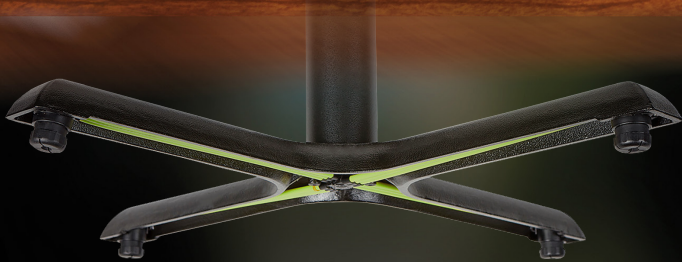

UnaccepTABLE

Stabilize & Align Tables with

FLAT® Table Bases

or

FLAT® Equalizers
(for **existing** wobbly tables)

- ✓ **Self-stabilizing table bases**
- ✓ Automatically stabilize on uneven surfaces
- ✓ Help users align adjoining tabletops
- ✓ Perfect for new locations or refurbishments
- ✓ 50+ table base styles to choose from
- ✓ Indoor and outdoor models available
- ✓ Save time, money and customers!

- ✓ **Replace a table's existing screw-in glides**
- ✓ Stabilize a table following a gentle press on the tabletop
- ✓ Help align adjoining tabletops
- ✓ Available in 1/4", 5/16" & 3/8" thread sizes (metric sizes also available)
- ✓ For indoor or outdoor use