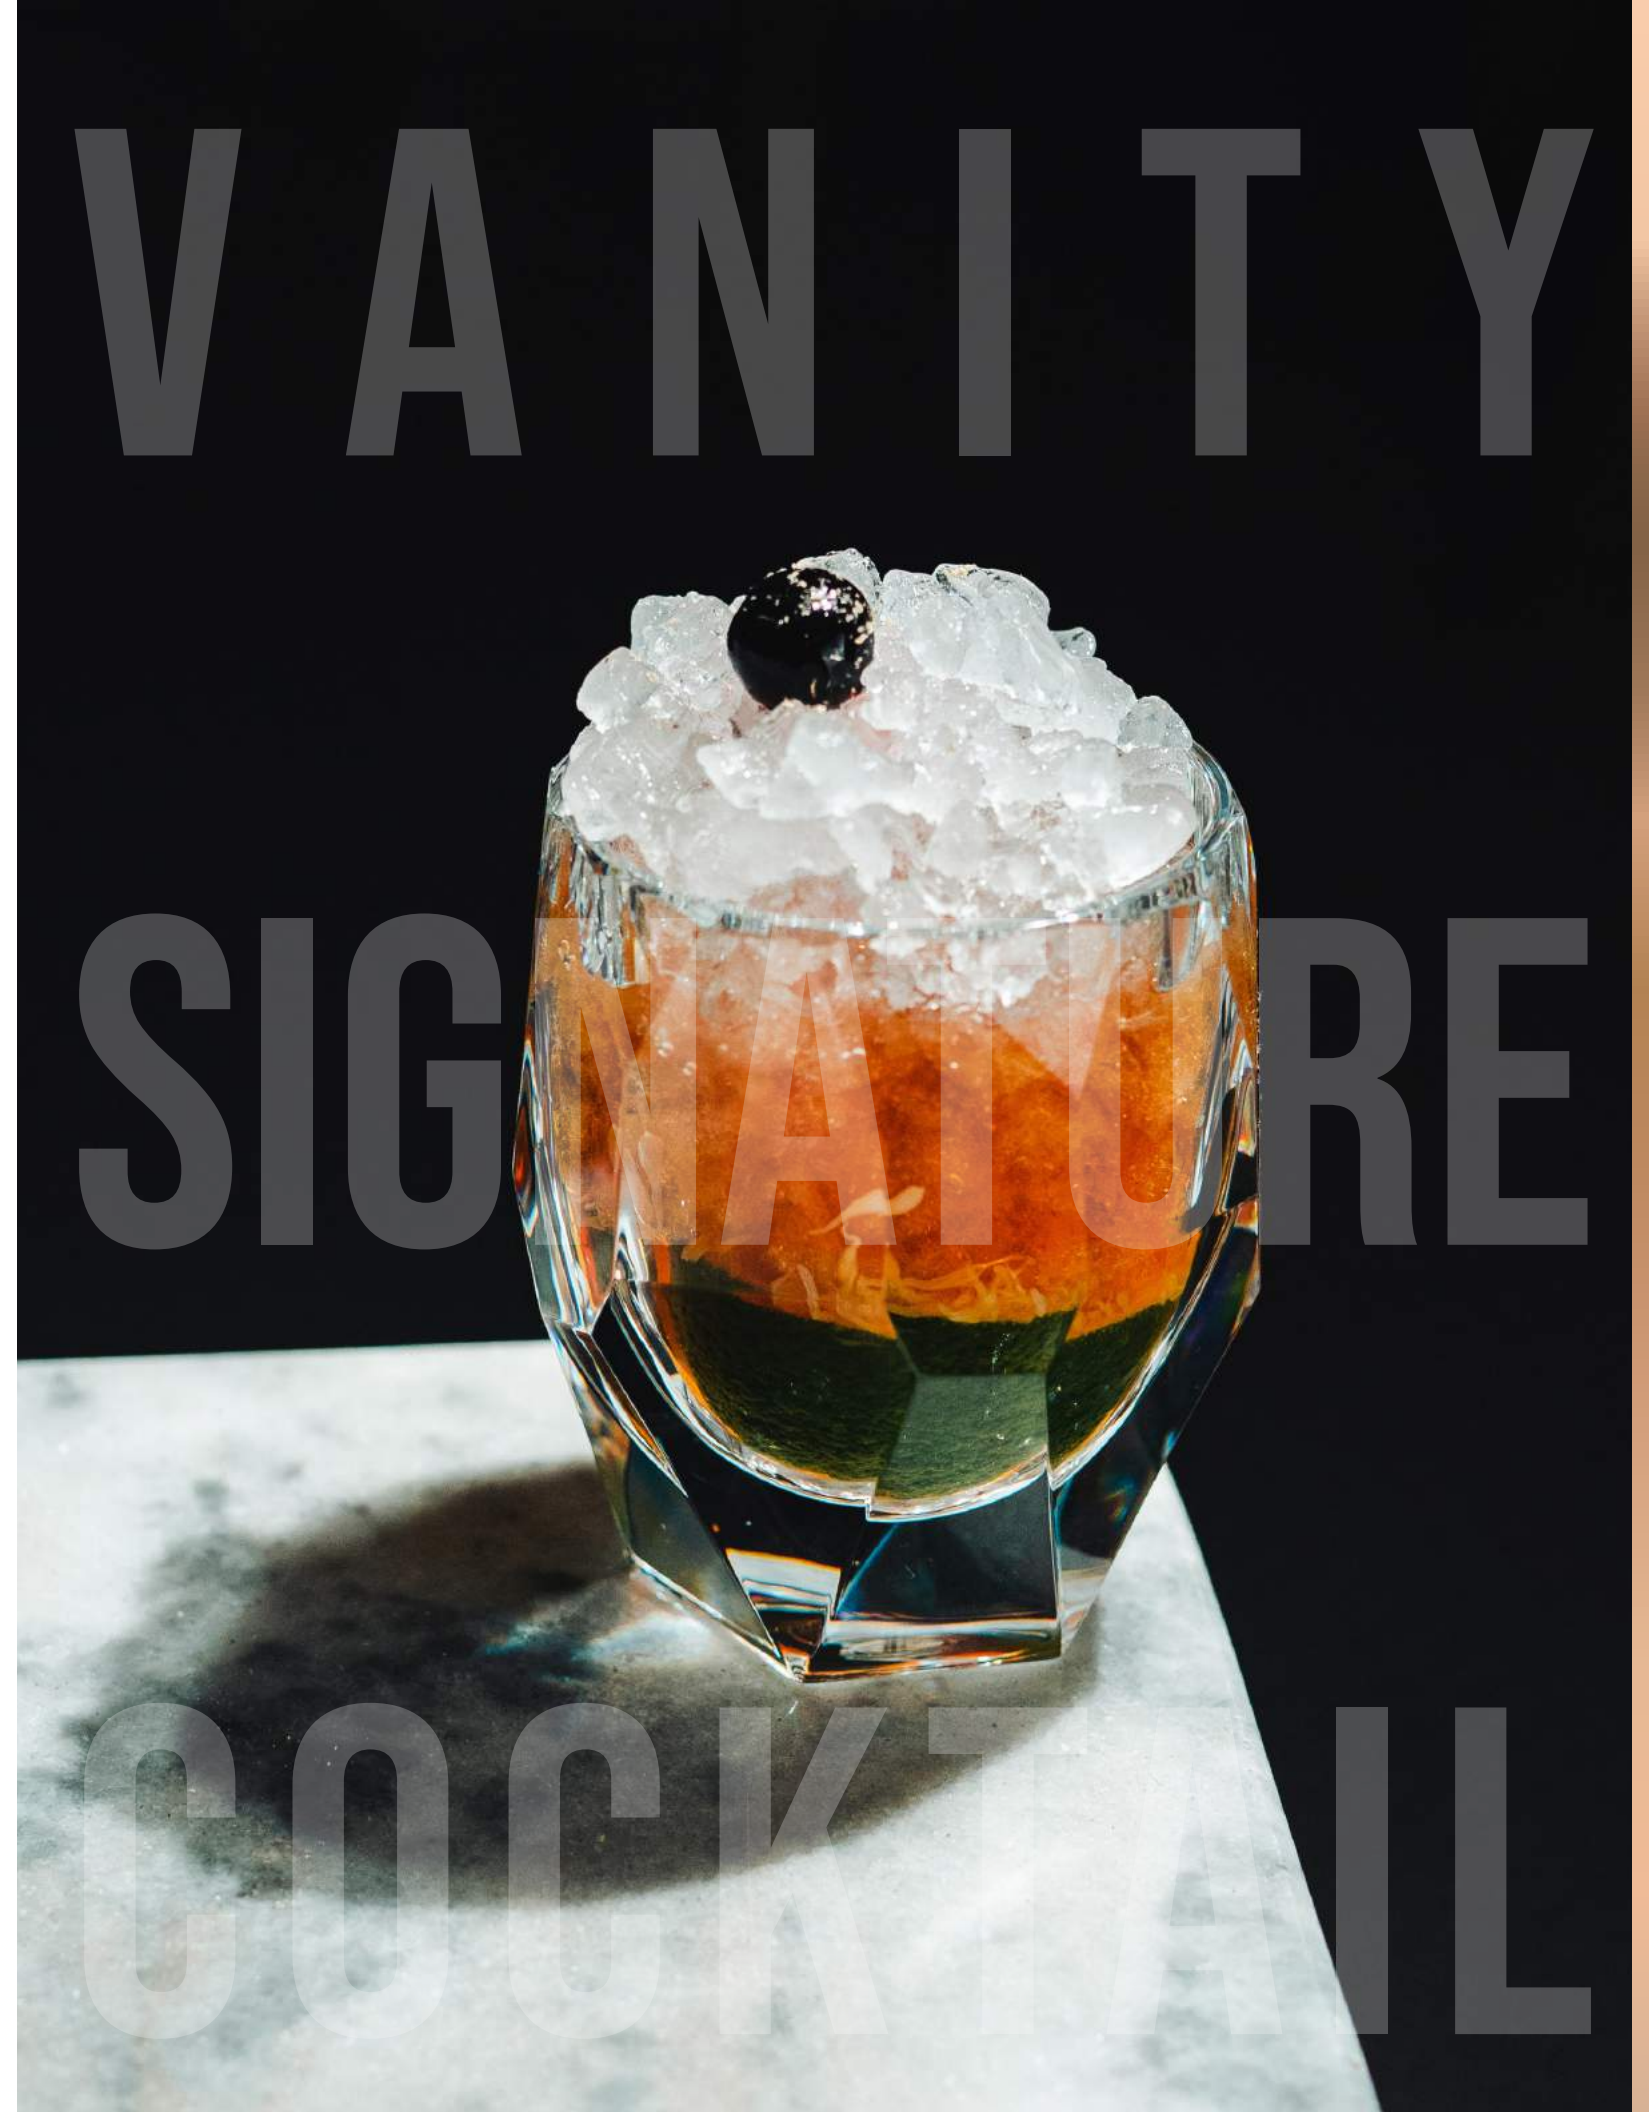

VANITY SIGNATURE COCKTAIL

Rough hewn and seemingly hand cut from a single diamond, the Vanity Signature Cocktail is reserved as the only choice for your most exclusive hand crafted serves. Incredible to hold and weighted to perfection, every sip is an experience, and every drink an occasion. The bold sham and distinct profile complete the presentation and at just 7.5 ounces, each pour is special enough to use only the highest quality ingredients to ensure the best for your guests while maintaining profitability.

[Download Cut Sheet](#)

VANITY SIGNATURE COCKTAIL
HUS152-012
H: 4" W: 3.5" T: 3" B: 2.25"
7.5 oz. - 12 Pieces