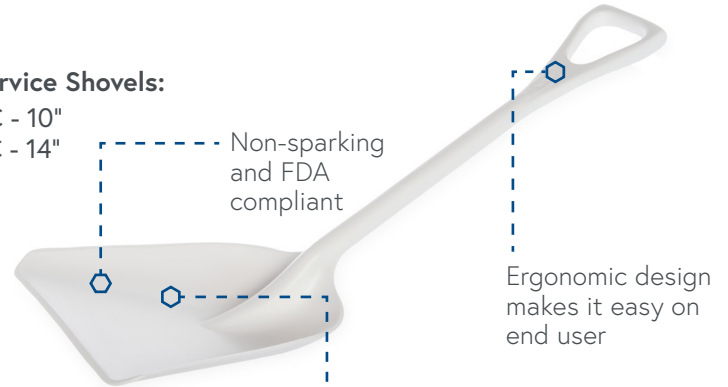

Coming Soon

EXPANDED COLOR CODE OFFERING

Compliment your color code cleaning program.

Sparta® is expanding our color code offering by adding color coded shovels, hand scrapers, and hand held dustpans to compliment your HACCP color code plan. These items are manufactured with quality and the end user in mind. Add these items to your color code solution today!

Features & Benefits

- Shovels have heavy duty one-piece plastic construction; support heavy loads, safe to use with food, will not rust, and clean up easily
- Shovels provide the ultimate in scooping large amounts of ice, food, chemicals, and ingredients quickly and easily
- Steel scrapers are used to remove stuck on particles on hard surfaces

Food Service Shovels:

41076EC - 10"
41077EC - 14"

Perfect for handling large amounts of product or food

Food Service Scrapers:

40130EC - Steel w/ Plastic Handle
40230EC - Plastic

Manufactured with FDA approved materials to be in contact with food contact surfaces