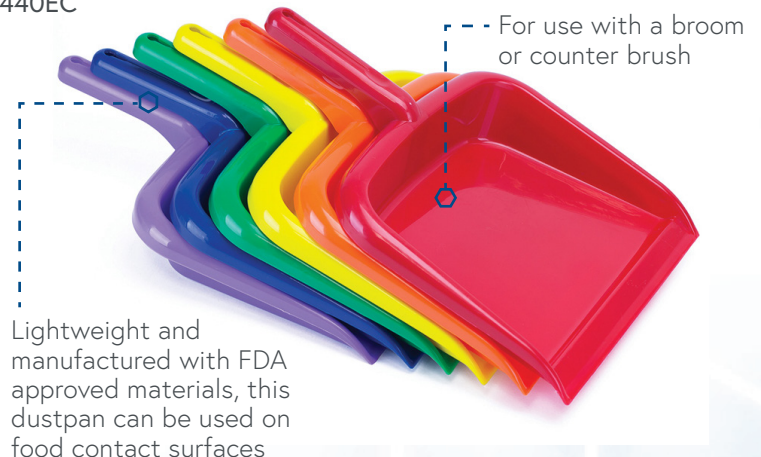

Handheld Dustpans:

361440EC

Note – Actual colors or design may vary

©2022 CFS Brands | 800-654-8210 | CFSBrands.com

CFS BRANDS

SPARTA®